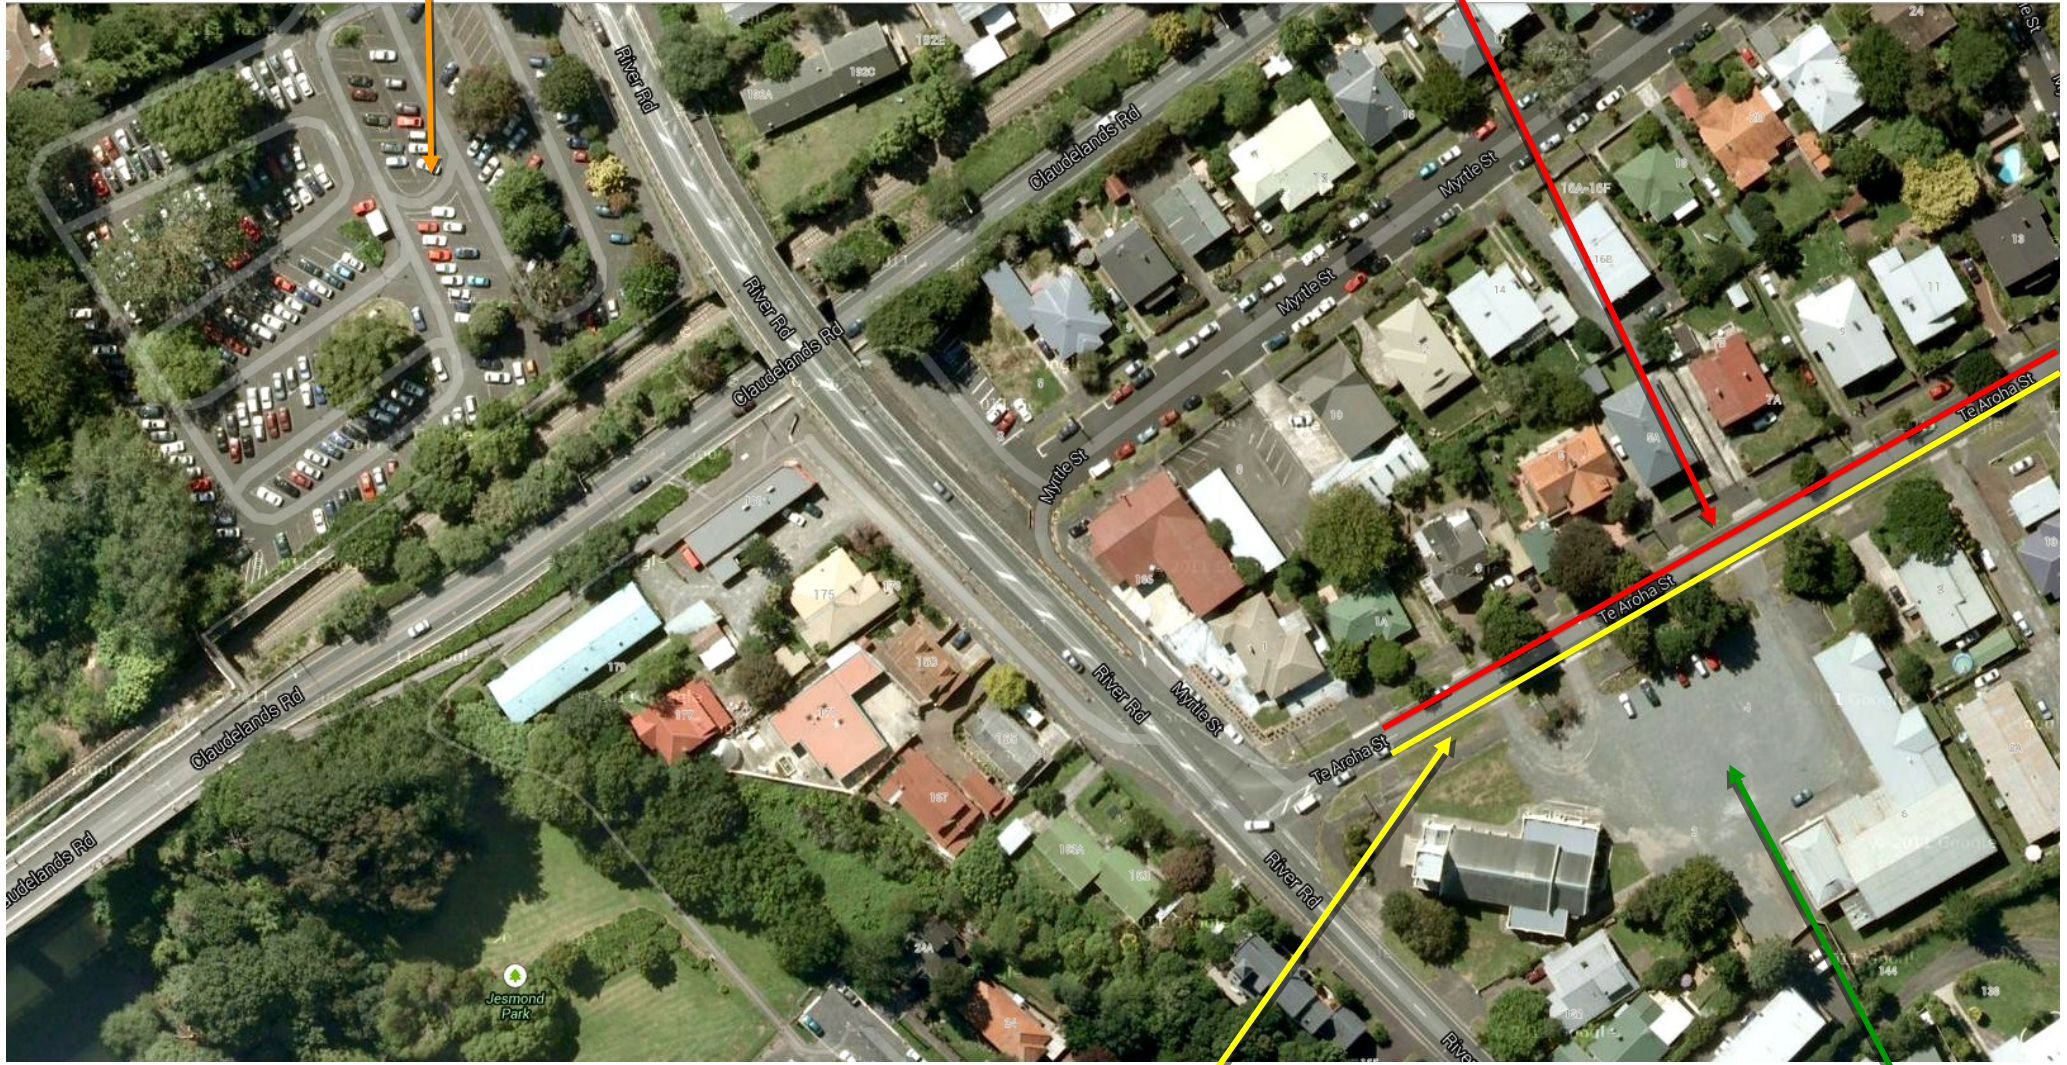

Pay parking

North side of Te Aroha Street – CLEARWAY
No parking Monday to Friday 7.30am-9.00am, 3.00pm-6.00pm

South side of Te Aroha Street – CLEARWAY
Parking 5 mins only – outside Clearway hours (see above)

Church/The Link
parking